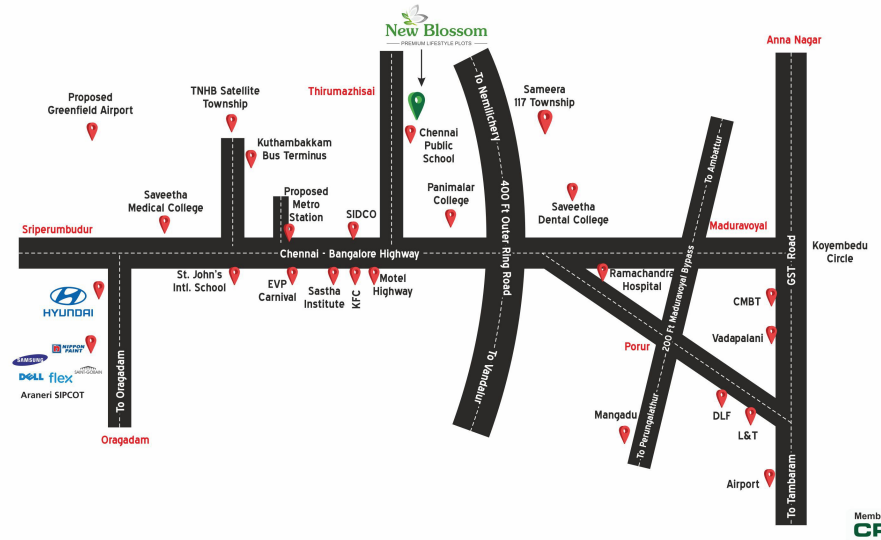

KEYPLAN

Map Not to Scale